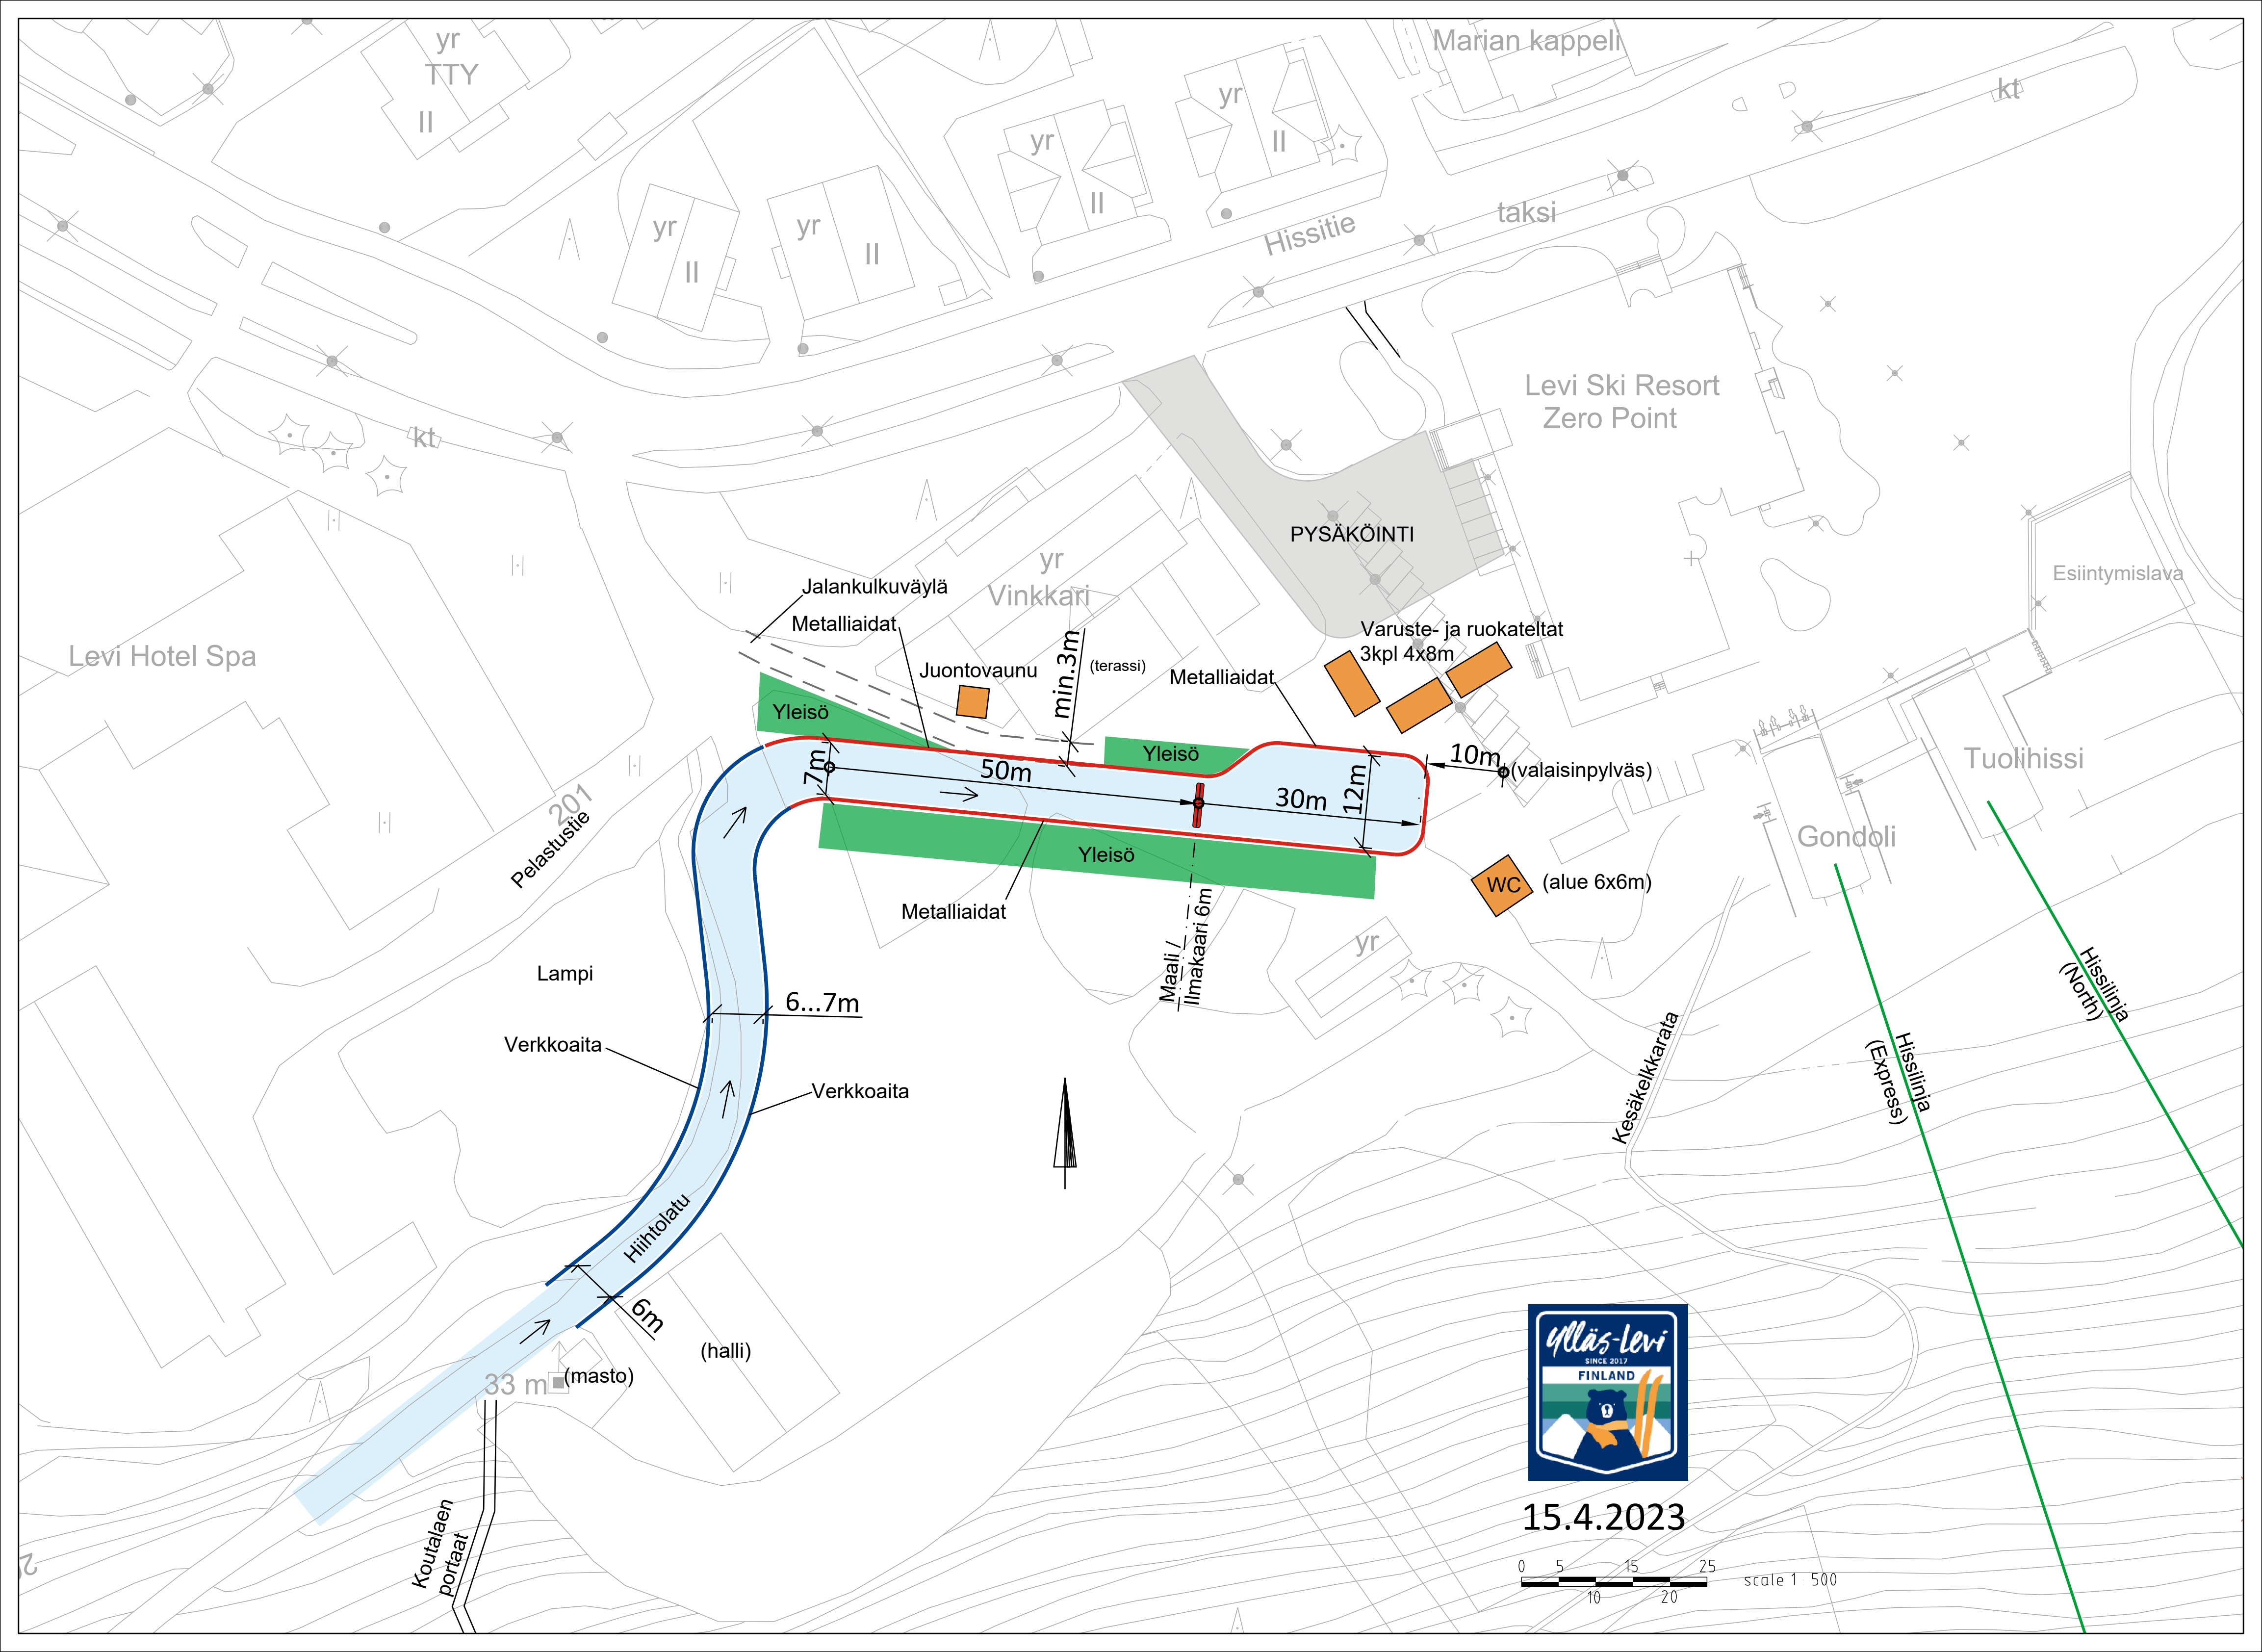

# Race Guide for Competitors 55 km

Walking direction

START 55 km

Feeding station

fence  
track passing  
fence

Warming track

Kid's race

WC

# Driving to the 55 km start area

- ↗ Driving direction other
- ✘ Traffic controller 7:30-11:00

# 55 km Start area

Levi Hotel Spa

Levi Ski Resort  
Zero Point

PYSÄKÖINTI

yr Vinkkari

Jalankulkuväylä

Metalliaidat

Juontovaunu