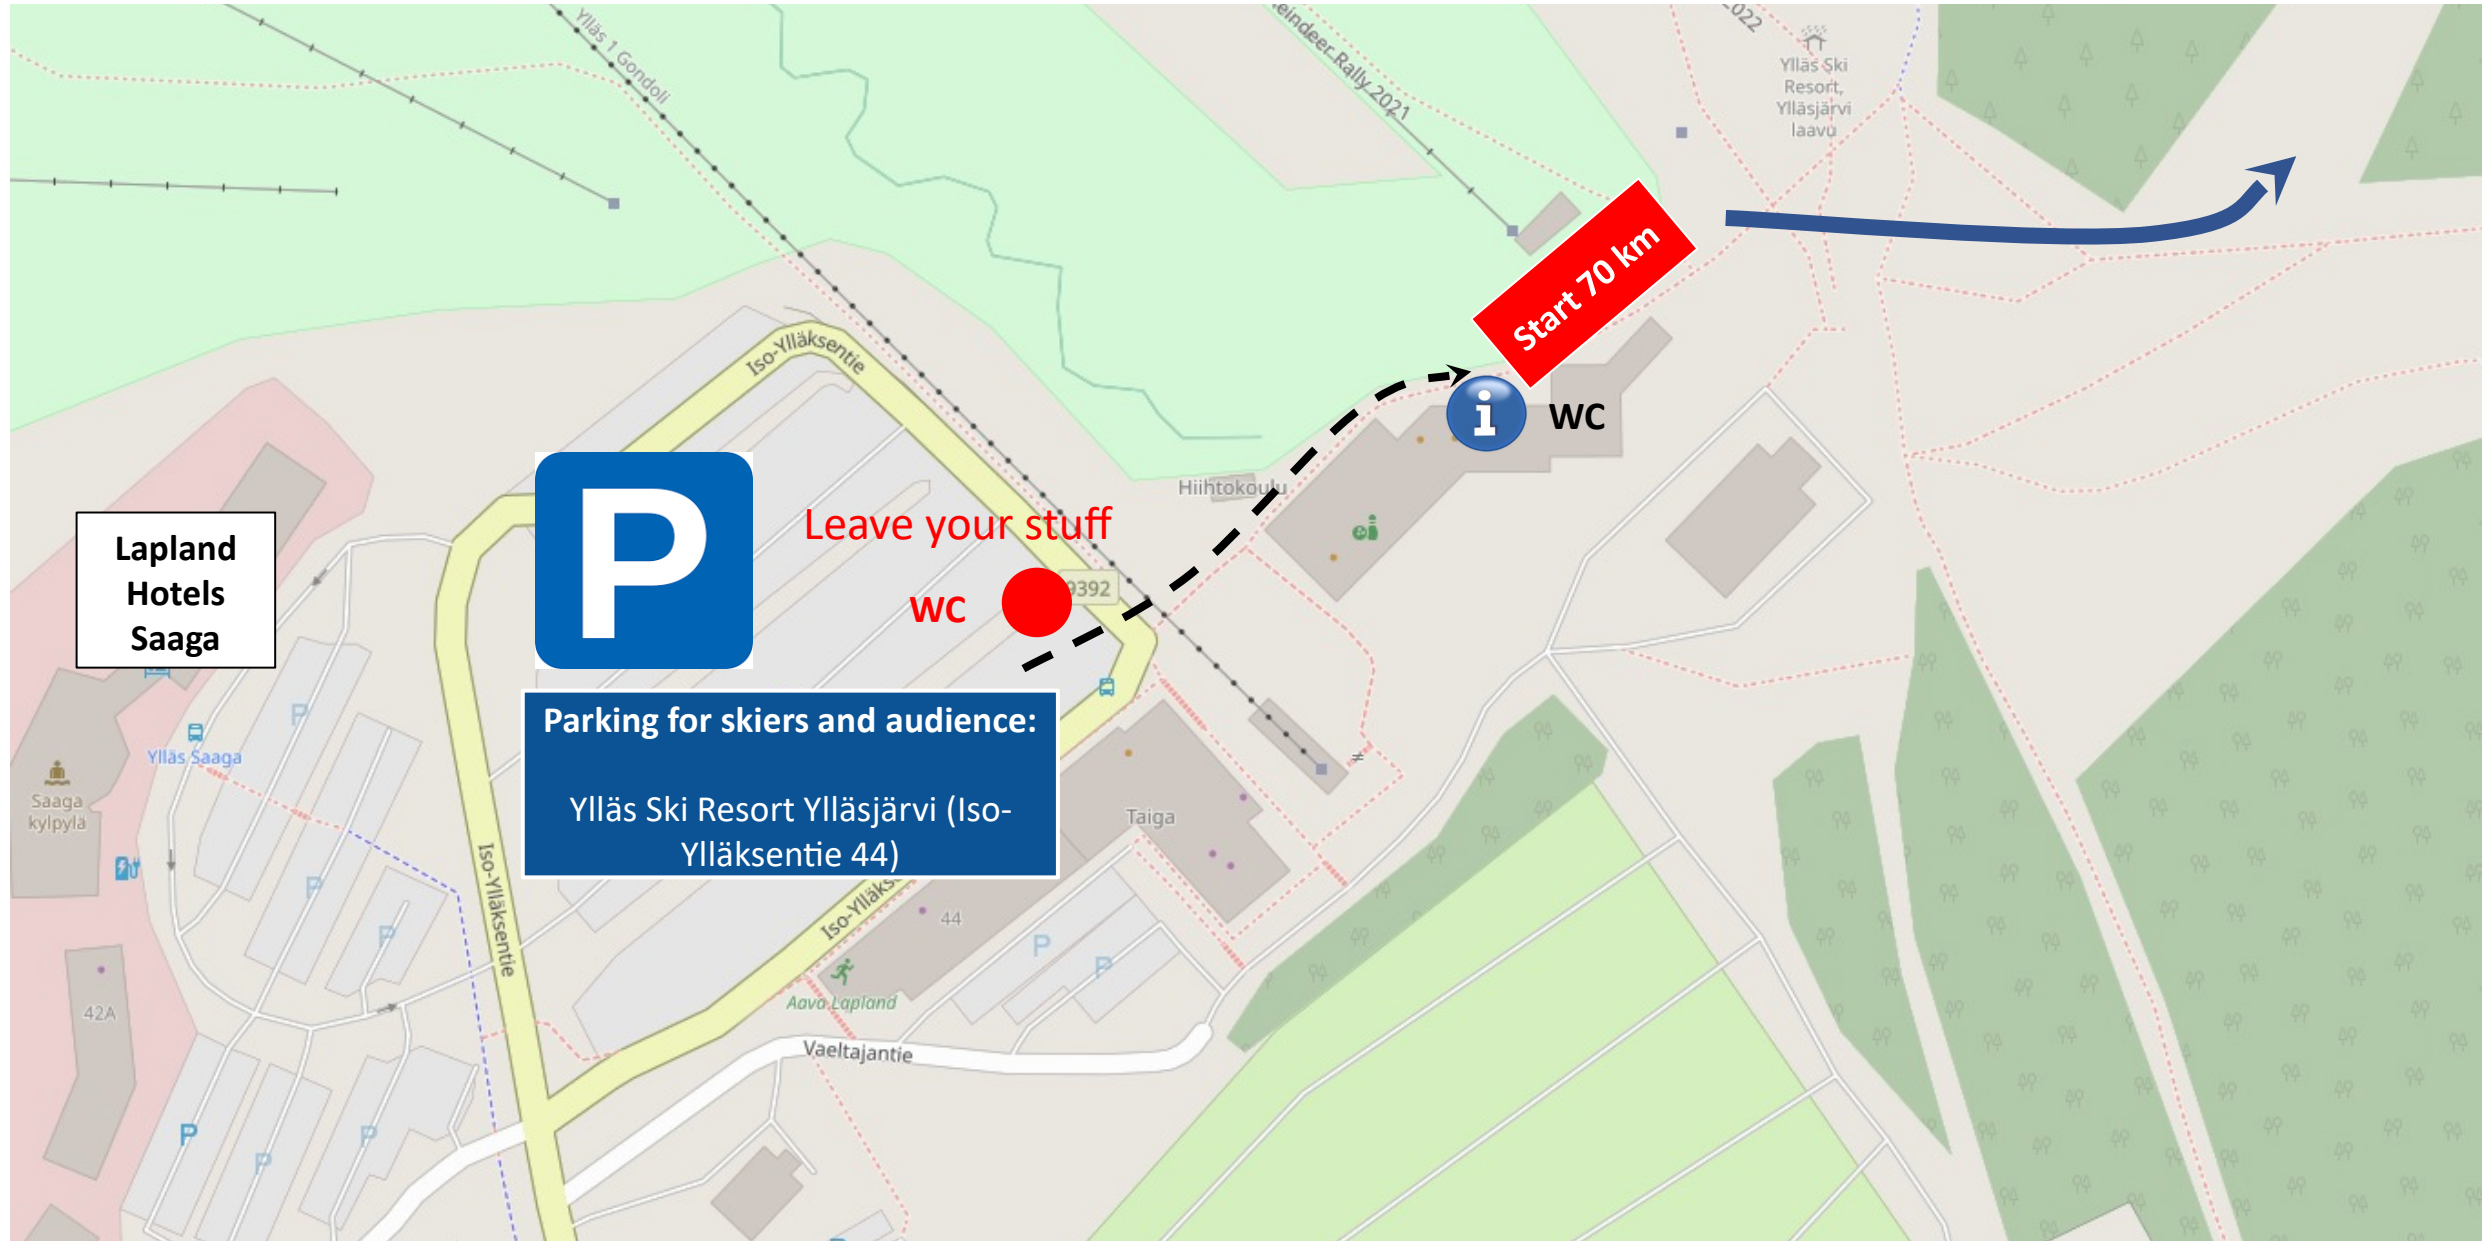

# Race Guide for Competitors 55 km

Walking direction

START 55 km

Feeding station

fence  
track passing  
fence

Warming track

Kid's race

WC