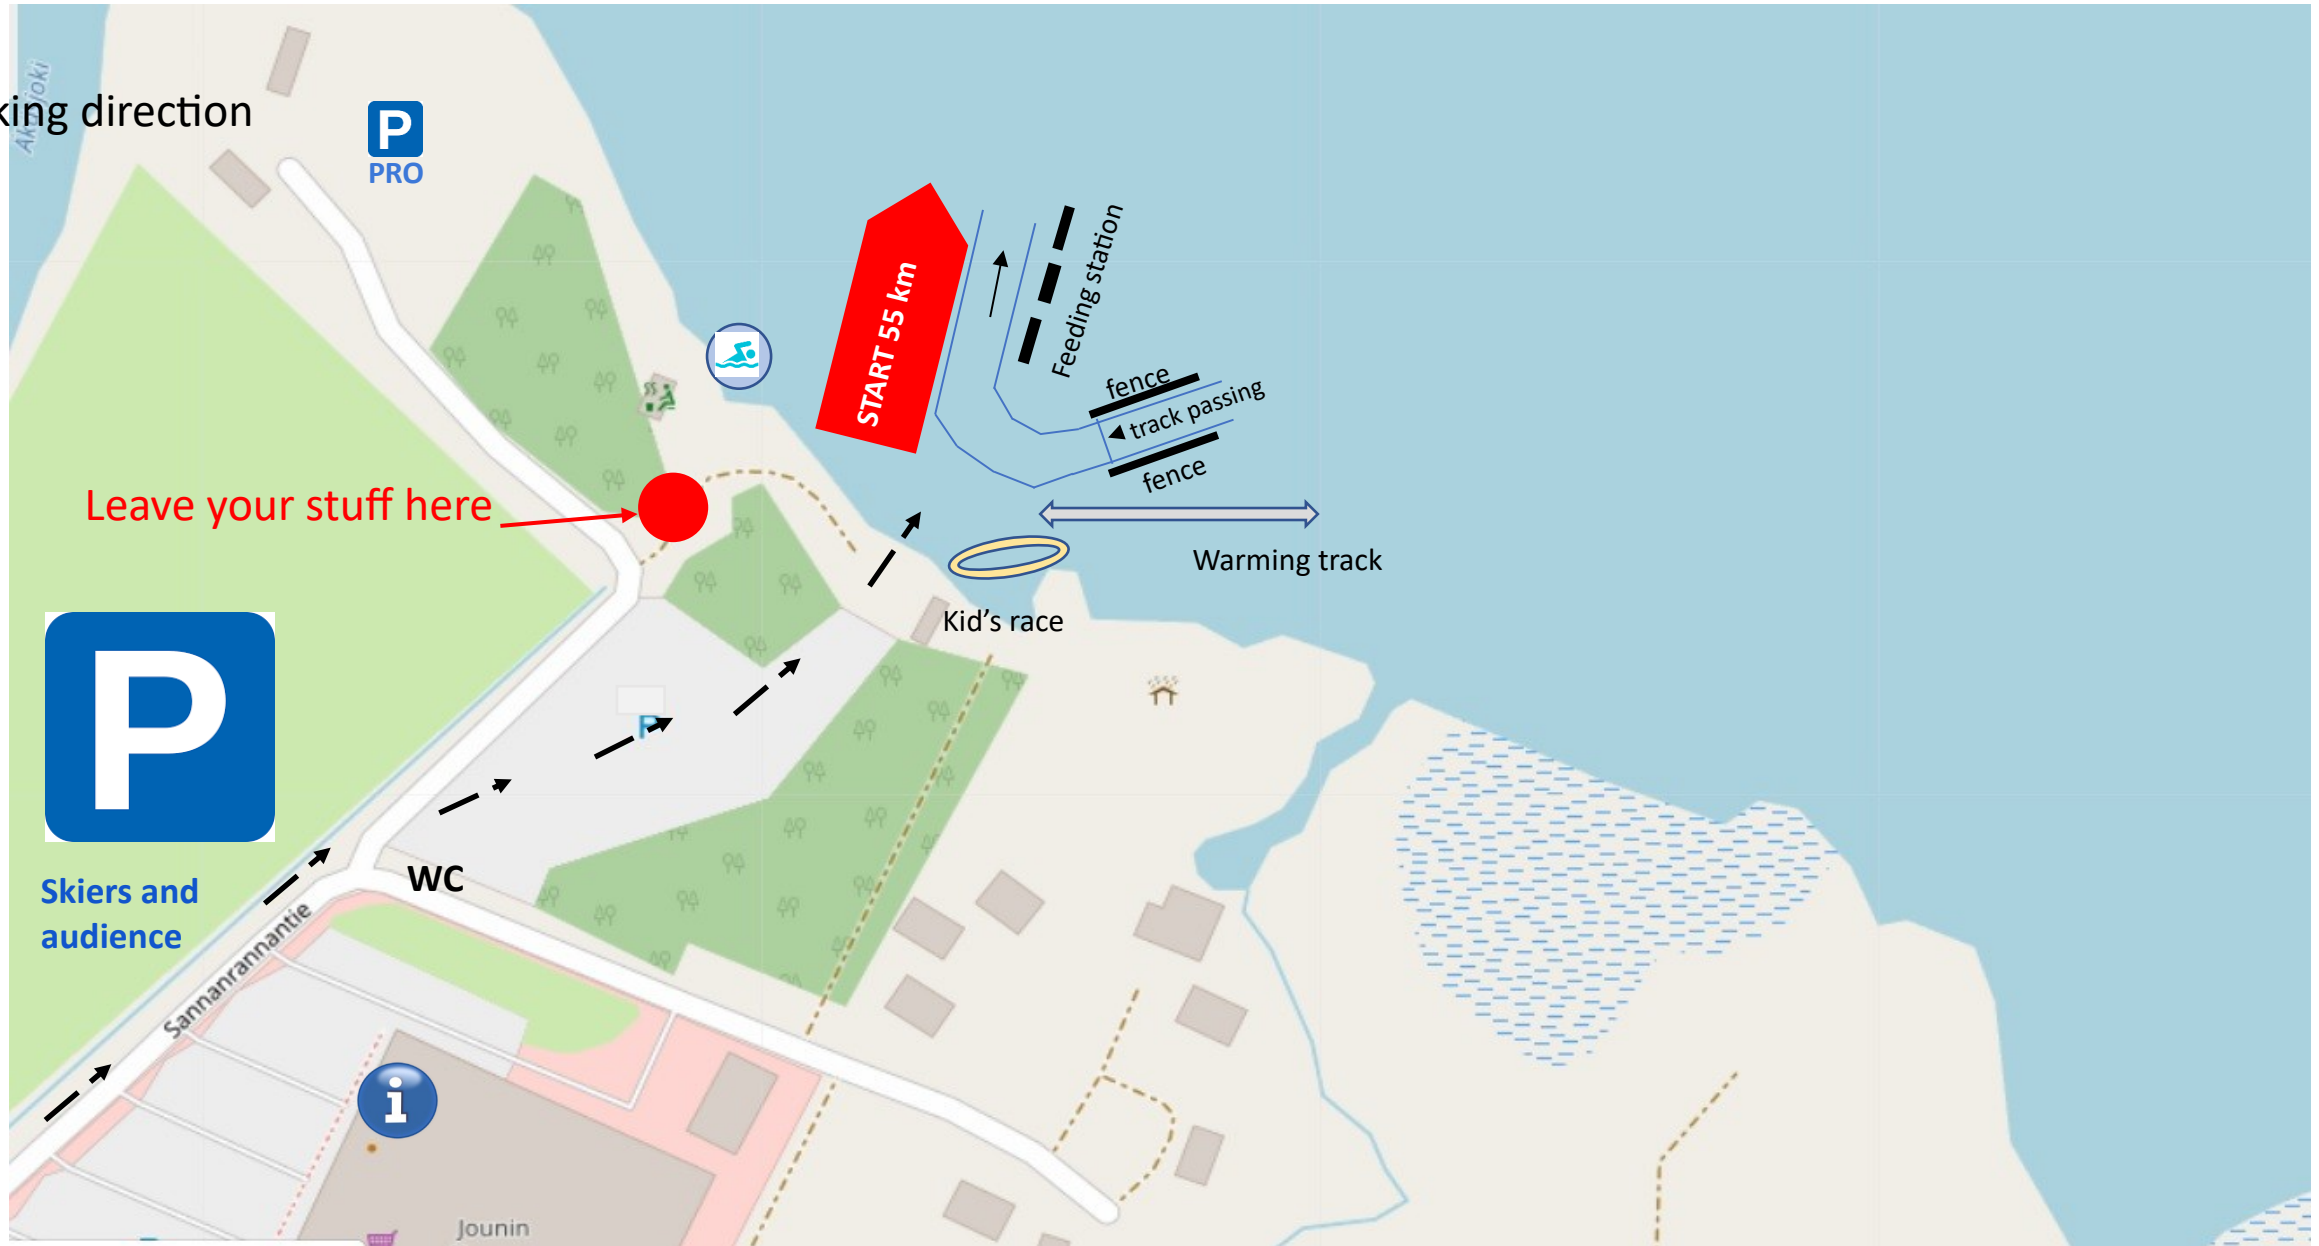

# Race Guide for Competitors 55 km

Walking direction

START 55 km

Feeding station

fence  
track passing  
fence

Warming track

Kid's race

WC

# Driving to the 55 km start area

- ↗ Driving direction other
- ✘ Traffic controller 7:30-11:00

# 55 km Start area

Levi Hotel Spa

Levi Ski Resort  
Zero Point

PYSÄKÖINTI

yr Vinkkari

Jalankulkuväylä

Metalliaidat

Juontovaunu